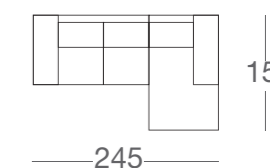

... comfort