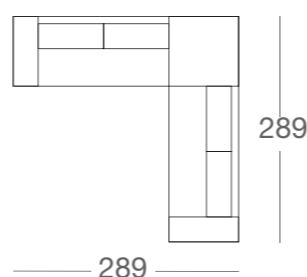

COMPOSITION_page 17

- 1 divano 3 posti _ 1 three-seater sofa
- 1 cuscino decor Butterfly B-3501
- _ 1 cushion décor Butterfly B-3501

tessuto cat B-3337 _ cloth cat. B-3337
piede optional _ optional foot