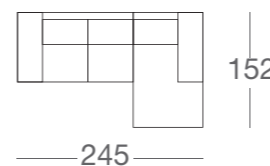

delias

_ 83

COMPOSITION_page 27

1 divano 3 posti lat sx _ 1 three-seater sofa left side
1 divano terminale dx _ 1 terminal sofa left side
3 cuscini decor Butterfly B 3193
_ 3 cushions décor Butterfly B 3193

tessuto cat B-3301 _ cloth cat. B-3301

COMPOSITION_page 29

1 divano 3 posti _ 1 three-seater sofa

tessuto cat B-3258 _ cloth cat. B-3258
piede optional _ optional foot

COMPOSITION_page 31

1 divano 3 posti _ 1 three-seater sofa
3 cuscini decor Butterfly B-3324 e B-3326
_ 3 cushions décor Butterfly B-3324 and B-3326

tessuto base cat B-3258 _ cloth cat. B-3258
tessuto cuscini cat B-3324 _ cushion cloth cat. B-3324

COMPOSITION_page 33

1 divano maxi con penisola reversibile
_ 1 maxi sofa with reversible peninsula

tessuto cat B-3252 _ cloth cat. B-3252

COMPOSITION_page 35

1 divano 3 posti lat dx _ 1 three-seater sofa right side
1 divano 3 posti lat sx _ 1 three-seater sofa left side
5 cuscini decor Butterfly B-3324 e B-3501
_ 5 cuscini decor Butterfly B-3324 and B-3501

tessuto cat B-3324 _ cloth cat. B-3324

... trendy