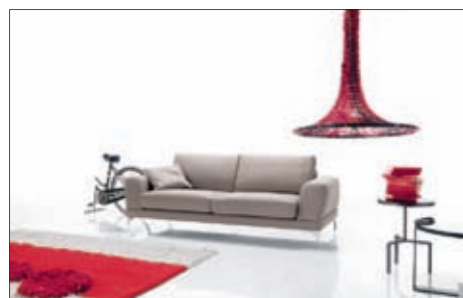

COMPOSITION_page 47

- 1 divano 3 posti _ 1 three-seater sofa
- 1 cuscino decor Butterfly B-3327
- _ 1 cushion décor Butterfly B-3327

tessuto cat B-3337 _ cloth cat. B-3337