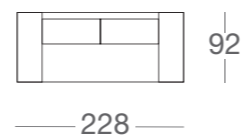

tessuto cat B-3252 _ cloth cat. B-3252

... elegance