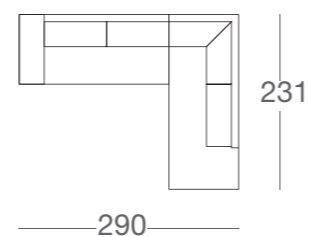

delias

_ 83

COMPOSITION_page 27

1 divano 3 posti lat sx _ 1 three-seater sofa left side
1 divano terminale dx _ 1 terminal sofa left side
3 cuscini decor Butterfly B 3193
_ 3 cushions décor Butterfly B 3193

tessuto cat B-3301 _ cloth cat. B-3301

COMPOSITION_page 29

1 divano 3 posti _ 1 three-seater sofa

tessuto cat B-3258 _ cloth cat. B-3258
piede optional _ optional foot

COMPOSITION_page 31

1 divano 3 posti _ 1 three-seater sofa
3 cuscini decor Butterfly B-3324 e B-3326
_ 3 cushions décor Butterfly B-3324 and B-3326

tessuto base cat B-3258 _ cloth cat. B-3258
tessuto cuscini cat B-3324 _ cushion cloth cat. B-3324

COMPOSITION_page 33

1 divano maxi con penisola reversibile
_ 1 maxi sofa with reversible peninsula

tessuto cat B-3252 _ cloth cat. B-3252

COMPOSITION_page 35

1 divano 3 posti lat dx _ 1 three-seater sofa right side
1 divano 3 posti lat sx _ 1 three-seater sofa left side
5 cuscini decor Butterfly B-3324 e B-3501
_ 5 cuscini decor Butterfly B-3324 and B-3501

tessuto cat B-3324 _ cloth cat. B-3324

... trendy