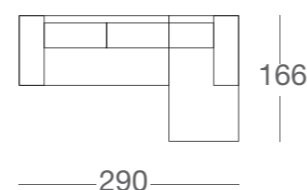

COMPOSITION_page 15

- 1 divano 3 posti lat dx _ 1 three-seater sofa right side
- 1 divano 3 posti lat sx _ 1 three-seater sofa left side
- 1 pouf _ 1 pouf
- 4 cuscini decor Butterfly B-3326 e B-3324
- _ 4 cushions décor Butterfly B-3326 and B-3324

tessuto cat B-3326 _ cloth cat. B-3326
piede optional _ optional foot