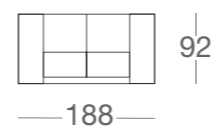

COMPOSITION_page 41

- 1 divano 3 posti lat sx _ 1 three-seater sofa left side
- 1 penisola dx _ 1 right peninsula
- 1 cuscino decor Butterfly B-3324
- _ 1 cushion décor Butterfly B-3324

tessuto cat B-3326 _ cloth cat. B-3326

COMPOSITION_page 43

- 1 divano 3 posti lat sx _ 1 three-seater sofa left side
- 1 penisola dx _ 1 right peninsula
- 2 cuscini decor Butterfly B 3193
- _ 2 cushions décor Butterfly B 3193

tessuto cat B-3301 _ cloth cat. B-3301

COMPOSITION_page 45

- 1 divano 3 posti _ 1 three-seater sofa
- 1 divano 2 posti _ 1 two-seater sofa
- 2 cuscini decor Butterfly B-3324
- _ 2 cushions décor Butterfly B-3324

tessuto cat B-3324 _ cloth cat. B-3324

COMPOSITION_page 47

- 1 divano 3 posti _ 1 three-seater sofa
- 1 cuscino decor Butterfly B-3327
- _ 1 cushion décor Butterfly B-3327

tessuto cat B-3337 _ cloth cat. B-3337

COMPOSITION_page 49

- 1 divano 3 posti _ 1 three-seater sofa
- 2 cuscini decor Butterfly B-3242 e B-3224
- _ 2 cushions décor Butterfly B-3242 and B-3224

tessuto cat B-3252 _ cloth cat. B-3252

... elegance