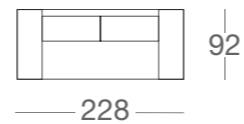

COMPOSITION_page 41

- 1 divano 3 posti lat sx _ 1 three-seater sofa left side
- 1 penisola dx _ 1 right peninsula
- 1 cuscino decor Butterfly B-3324
- _ 1 cushion décor Butterfly B-3324

tessuto cat B-3326 _ cloth cat. B-3326

COMPOSITION_page 43

- 1 divano 3 posti lat sx _ 1 three-seater sofa left side
- 1 penisola dx _ 1 right peninsula
- 2 cuscini decor Butterfly B 3193
- _ 2 cushions décor Butterfly B 3193

tessuto cat B-3301 _ cloth cat. B-3301

COMPOSITION_page 45

- 1 divano 3 posti _ 1 three-seater sofa
- 1 divano 2 posti _ 1 two-seater sofa
- 2 cuscini decor Butterfly B-3324
- _ 2 cushions décor Butterfly B-3324

tessuto cat B-3324 _ cloth cat. B-3324

COMPOSITION_page 47

- 1 divano 3 posti _ 1 three-seater sofa
- 1 cuscino decor Butterfly B-3327
- _ 1 cushion décor Butterfly B-3327

tessuto cat B-3337 _ cloth cat. B-3337

COMPOSITION_page 49

- 1 divano 3 posti _ 1 three-seater sofa
- 2 cuscini decor Butterfly B-3242 e B-3224
- _ 2 cushions décor Butterfly B-3242 and B-3224

tessuto cat B-3252 _ cloth cat. B-3252

... elegance