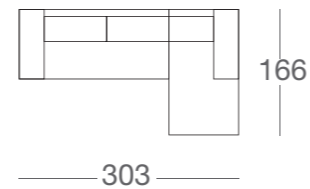

COMPOSITION_page 41

- 1 divano 3 posti lat sx _ 1 three-seater sofa left side
- 1 penisola dx _ 1 right peninsula
- 1 cuscino decor Butterfly B-3324
- _ 1 cushion décor Butterfly B-3324

tessuto cat B-3326 _ cloth cat. B-3326

COMPOSITION_page 43

- 1 divano 3 posti lat sx _ 1 three-seater sofa left side
- 1 penisola dx _ 1 right peninsula
- 2 cuscini decor Butterfly B 3193
- _ 2 cushions décor Butterfly B 3193

tessuto cat B-3301 _ cloth cat. B-3301

COMPOSITION_page 45

- 1 divano 3 posti _ 1 three-seater sofa
- 1 divano 2 posti _ 1 two-seater sofa
- 2 cuscini decor Butterfly B-3324
- _ 2 cushions décor Butterfly B-3324

tessuto cat B-3324 _ cloth cat. B-3324

COMPOSITION_page 47

- 1 divano 3 posti _ 1 three-seater sofa
- 1 cuscino decor Butterfly B-3327
- _ 1 cushion décor Butterfly B-3327

tessuto cat B-3337 _ cloth cat. B-3337

COMPOSITION_page 49

- 1 divano 3 posti _ 1 three-seater sofa
- 2 cuscini decor Butterfly B-3242 e B-3224
- _ 2 cushions décor Butterfly B-3242 and B-3224

tessuto cat B-3252 _ cloth cat. B-3252

... elegance